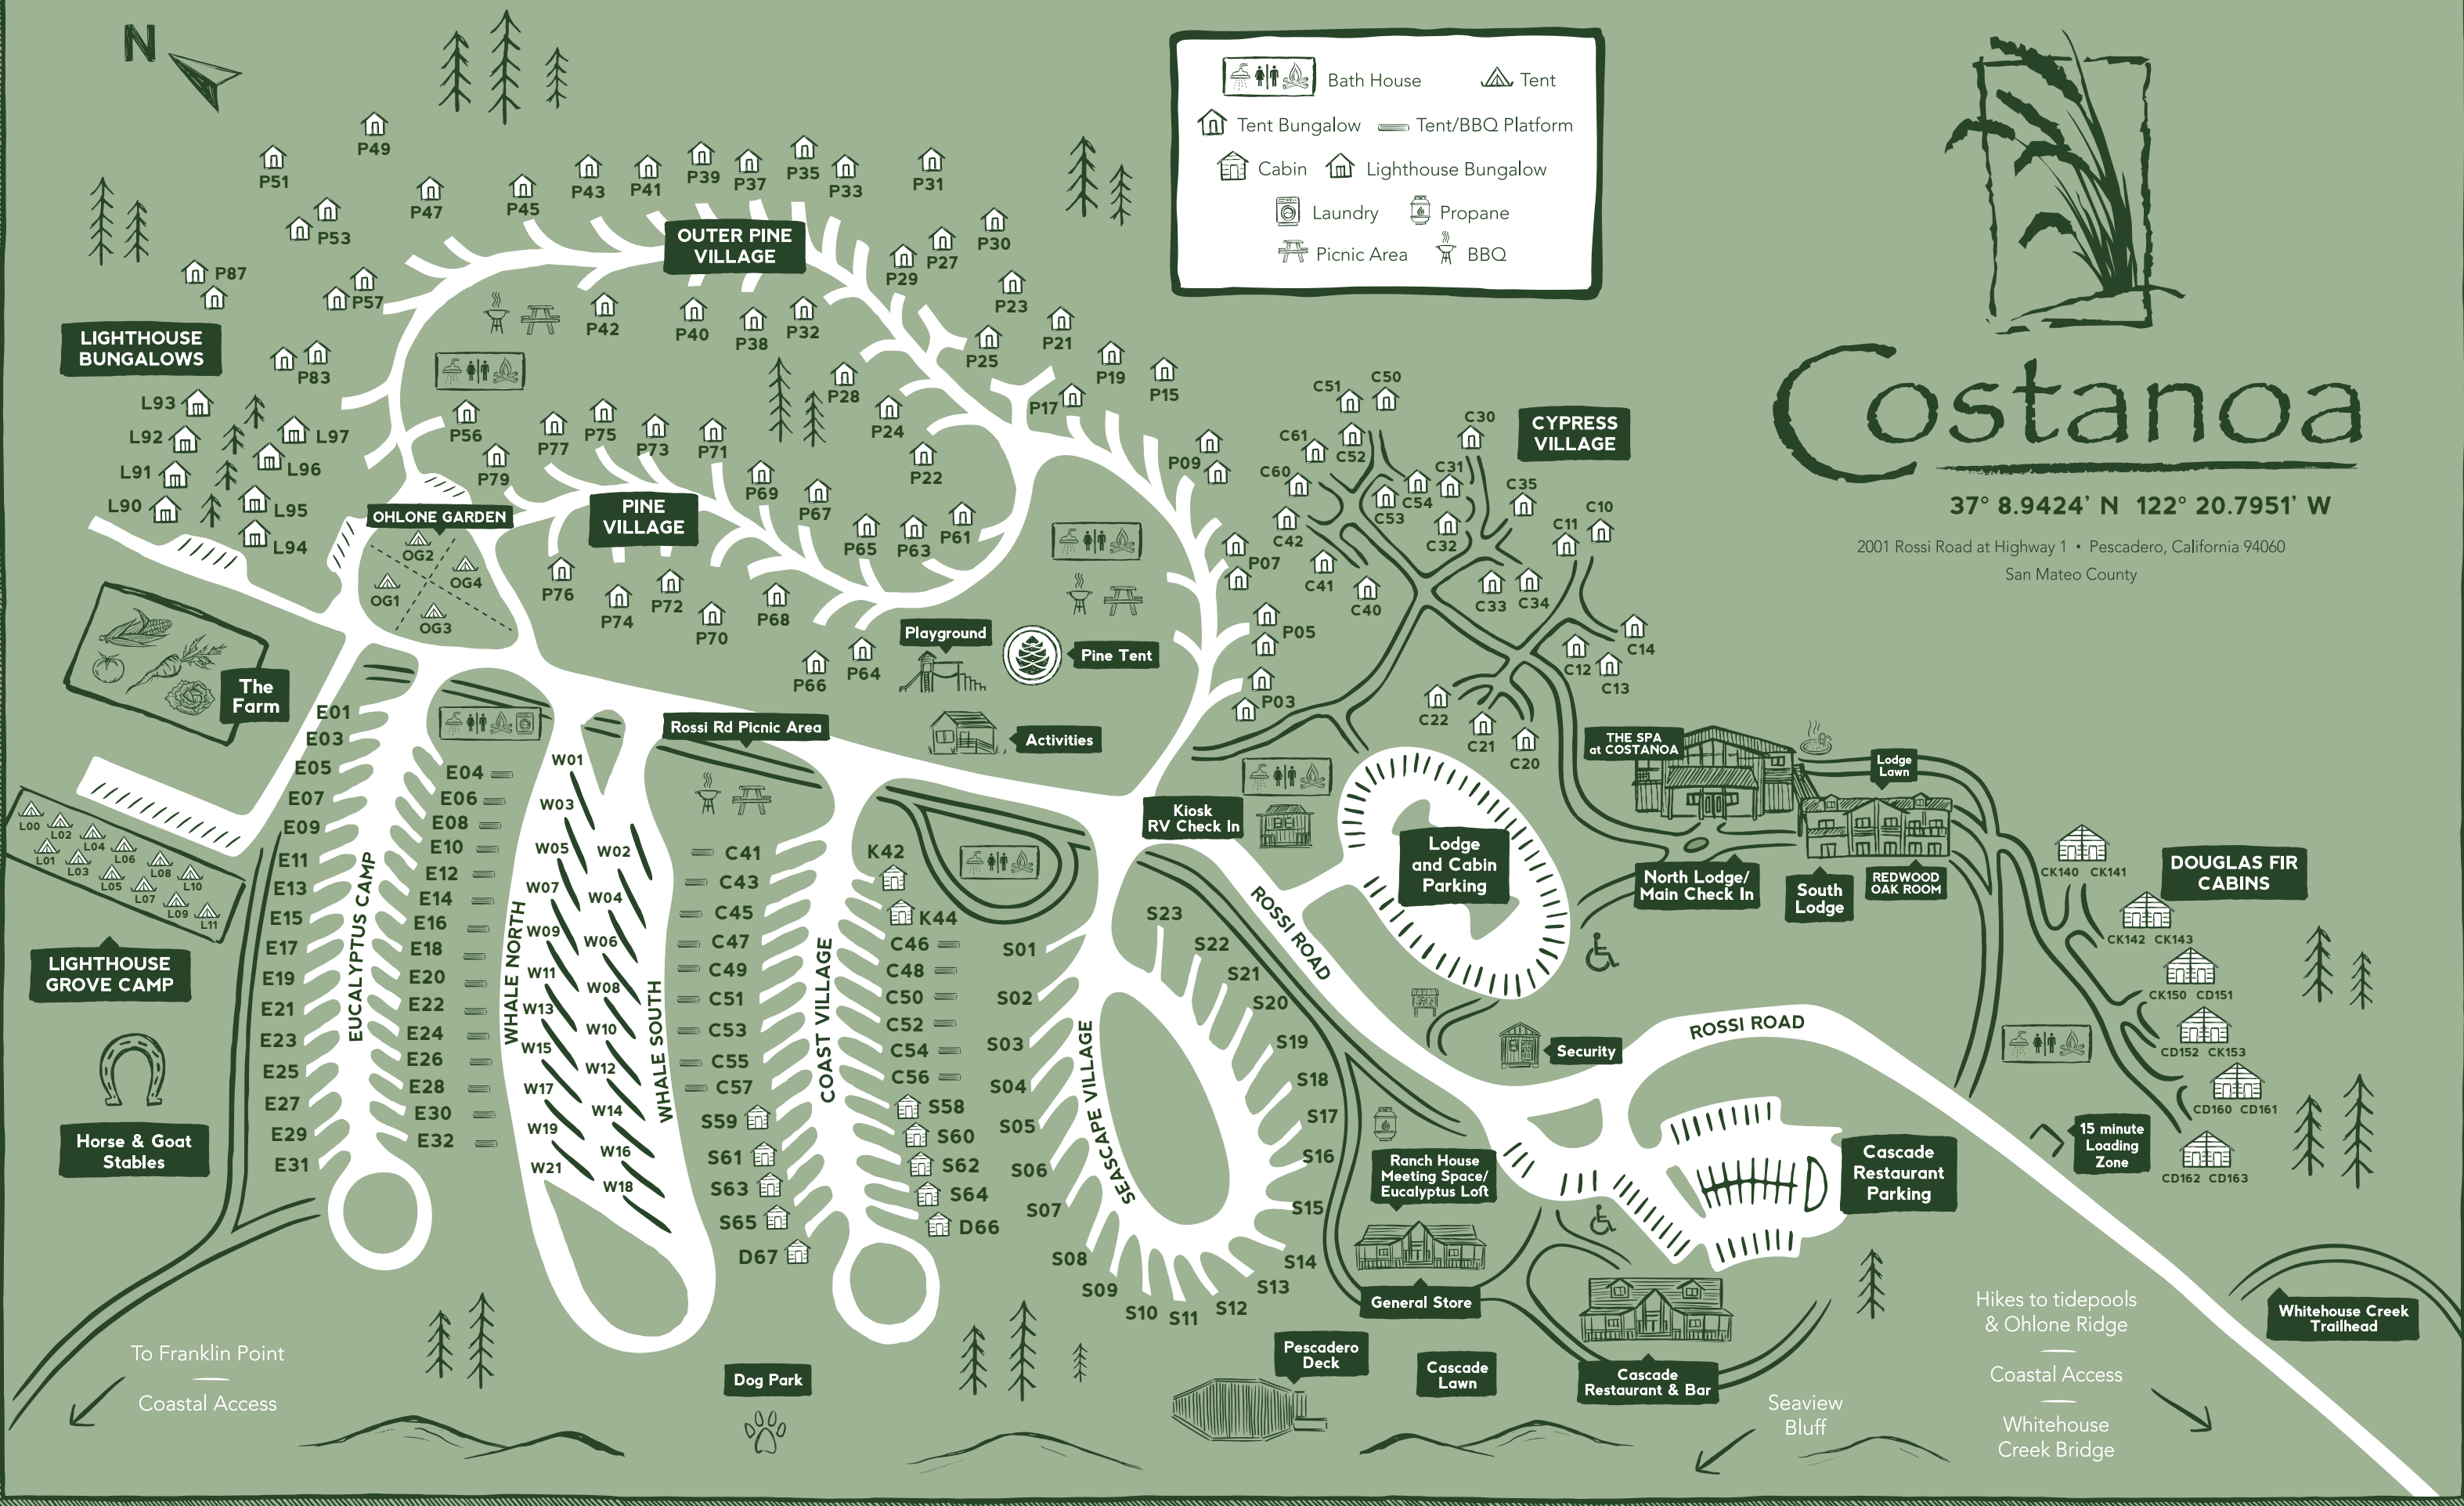

Legend

- Bath House
- Tent
- Tent Bungalow
- Tent/BBQ Platform
- Cabin
- Lighthouse Bungalow
- Laundry
- Propane
- Picnic Area
- BBQ

Costanoa

37° 8.9424' N 122° 20.7951' W

2001 Rossi Road at Highway 1 • Pescadero, California 94060
San Mateo County

Hikes to tidepools & Ohlone Ridge

Coastal Access

Whitehouse Creek Bridge

To Franklin Point
Coastal Access

Seaview Bluff

Whitehouse Creek Trailhead